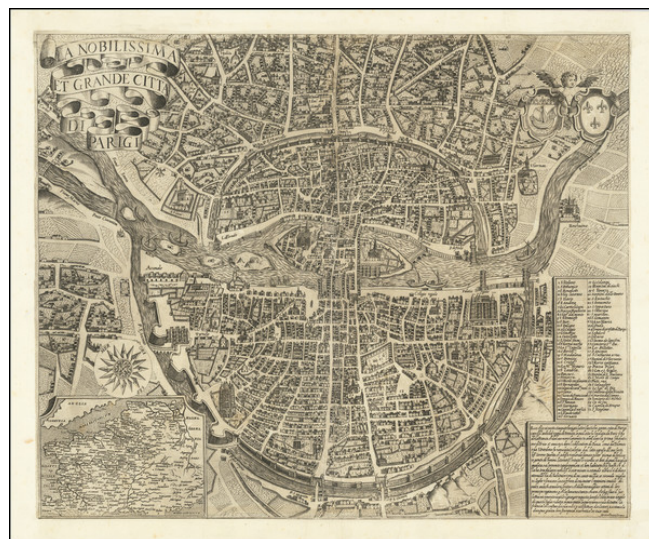

## [Paris] La Nobilissima et Grande Citta di Parigi

**Stock#:** 75444  
**Map Maker:** Florimi  
**Date:** 1600  
**Place:** Siena  
**Color:** Uncolored  
**Condition:** VG  
**Size:** 20 x 16 inches  
**Price:** \$ 3,500.00

### Description:

Rare antique engraved plan of Paris oriented with northeast at the top, published in Siena by Matteo Florimi.

An uncommon bird's-eye plan of Paris derived from the Lafreri school of map makers.

Includes two large coats of arms held by an angel, with an inset map of France in the lower-left corner. Compass rose and key locating 71 points of interest.

The map is drawn from Andre Thevet's *Vray Pourtraict* of 1568.