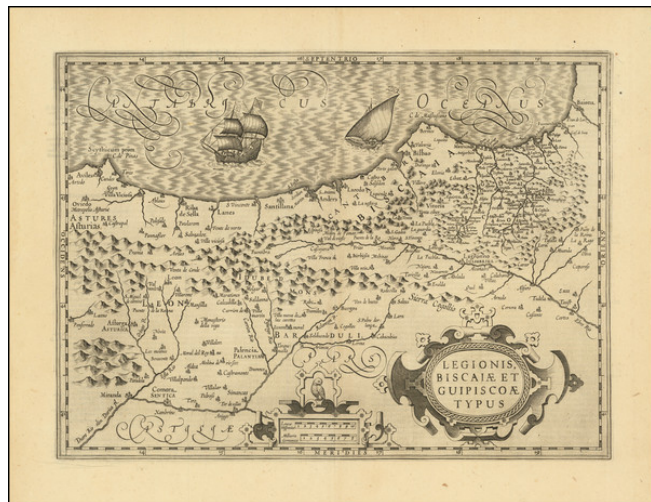

Barry Lawrence Ruderman Antique Maps Inc.

7407 La Jolla Boulevard
La Jolla, CA 92037

www.raremaps.com

(858) 551-8500
blr@raremaps.com

Legionis, Biscaiae et Guipiscoae Typus

Stock#: 75302
Map Maker: Hondius
Date: 1606 circa
Place: Amsterdam
Color: Uncolored
Condition: VG
Size: 19 x 14 inches
Price: \$ 450.00

Description:

Fine example of the Mercator-Hondius map of the Basque regions of Spain.

The map includes an elaborate strapwork cartouche and two sailing ships.

Detailed Condition: