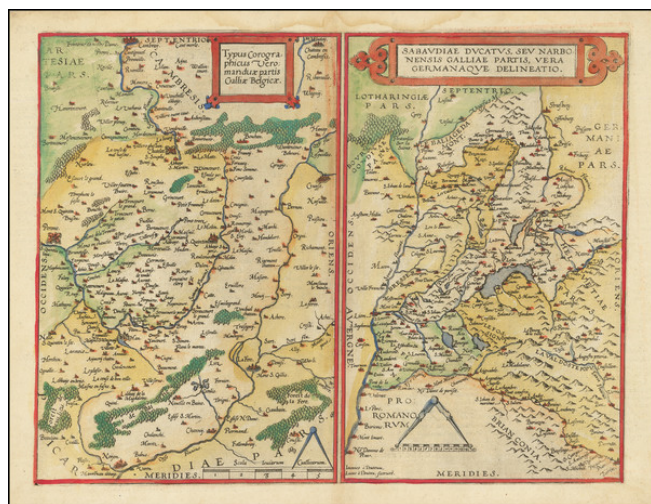

**Barry Lawrence Ruderman
Antique Maps Inc.**

7407 La Jolla Boulevard
La Jolla, CA 92037

www.raremaps.com

(858) 551-8500
blr@raremaps.com

**Typus Corographicus Veromanduae partis Galliae Belgicae [and] Sabaudiae Ducatus,
Sue Narbonensi Galliae Partis, Vera Germanaque Delineatio**

Stock#: 75294
Map Maker: de Jode
Date: 1593
Place: Antwerp
Color: Hand Colored
Condition: VG
Size: 17.6 x 13.3 inches
Price: SOLD

Description:

Fine old color example of De Jode's pair of maps covering (1) Vermandois and (2) the Duchy of Savoy.

The map is among the earliest printed maps to focus on these regions.

Engraved by Joannes and Lucas van Deutecum.

Detailed Condition:

Old color. Minor soiling at top margin.