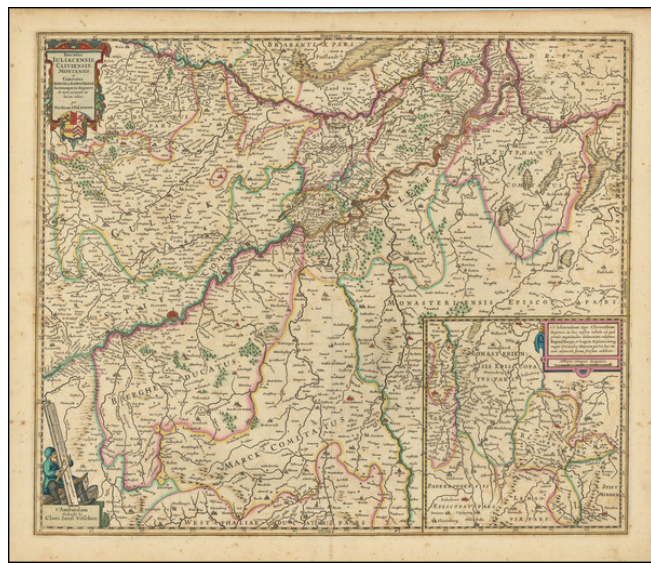

**Barry Lawrence Ruderman
Antique Maps Inc.**

7407 La Jolla Boulevard
La Jolla, CA 92037

www.raremaps.com

(858) 551-8500
blr@raremaps.com

**Ducatus Iuliacensis, Cliviensis, Montensis: et Comitatus Marciae et Rapens-Bergae,
finitimaeque eis Regiones**

Stock#: 75285
Map Maker: Visscher
Date: 1632 - 1657 (circa)
Place: Amsterdam
Color: Hand Colored
Condition: VG
Size: 21 x 18 inches
Price: \$ 750.00

Description:

Rare Claes Janszoon Visscher map of the Duchies of Jülich, Kleve, Berg with the county of Mark, with an inset map of the County of Ravensberg.

The map is oriented with west at the top and tracks the course of the Rhine River from the area around Bonn and Cologne in the north to Geldria in the Netherlands, centered on Duisberg (home of Mercator).

Detailed Condition:

Old Color. Minor foxing.