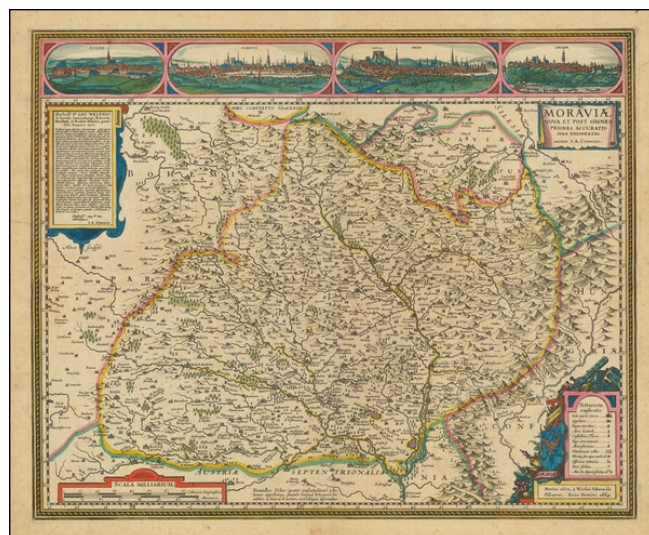

Barry Lawrence Ruderman Antique Maps Inc.

7407 La Jolla Boulevard
La Jolla, CA 92037

www.raremaps.com

(858) 551-8500
blr@raremaps.com

Moravia Nova et Post Omnes Priores Accuratissima Delineatio Auctore I.A. Comenio. . . . 1664

Stock#: 75282
Map Maker: Visscher
Date: 1664
Place: Amsterdam
Color: Hand Colored
Condition: VG+
Size: 21.5 x 17.5 inches
Price: SOLD

Description:

Fine example of C.J. Visscher's rare map of Moravia.

The map is based upon a map by Johan Amos Comenius (1592-1670), Czech cartographer and priest.

Includes 4 inset views of Brunn, Olmutz, Polna & Znaim.

The map was first published in 1627. The present example is dated 1664.

Detailed Condition:

Old Color