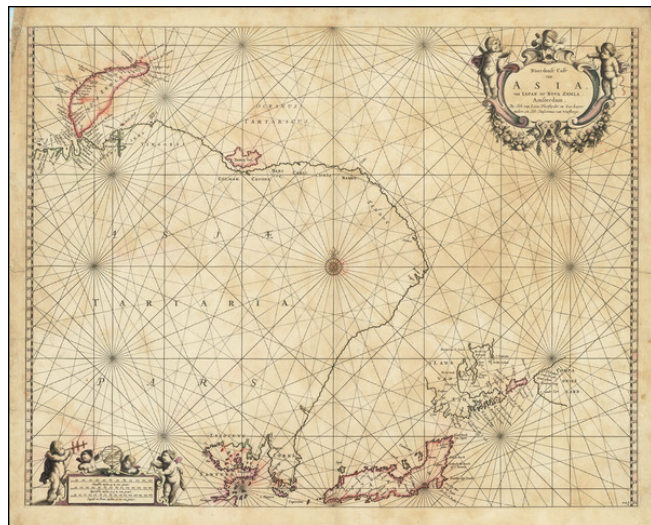

Barry Lawrence Ruderman Antique Maps Inc.

7407 La Jolla Boulevard
La Jolla, CA 92037

www.raremaps.com

(858) 551-8500
blr@raremaps.com

Noordoost Cust van Asia, van Iapan tot Nova Zemla.

Stock#: 75262
Map Maker: van Loon
Date: 1661 (1661)
Place: Amsterdam
Color: Outline Color
Condition: VG
Size: 22 x 17.25 inches
Price: \$ 1,200.00

Description:

Very rare antique Dutch sea chart of northeast Asia, covering modern-day Japan, Korea, northeast China, and Siberia.

The map was made by Johannes van Loon for the first edition of his *Zee Atlas*, which was published in Amsterdam in 1661. After the death of Johannes Janssonius, the *Zee Atlas* was reissued by Johannes Janssonius van Waesberge in 1666.

This state of the map can be differentiated by the inclusion of Van Waesberge's name in the cartouche.

The chart includes a conjectural mapping of northeast Asia that predominated at this time; with "t'Land van Eso" and "Compagnies Land" extending northeast of Japan and a much simplified and inaccurate coastline of Siberia.

Detailed Condition:

Original hand-color in outline (somewhat smudged). Faint toning.