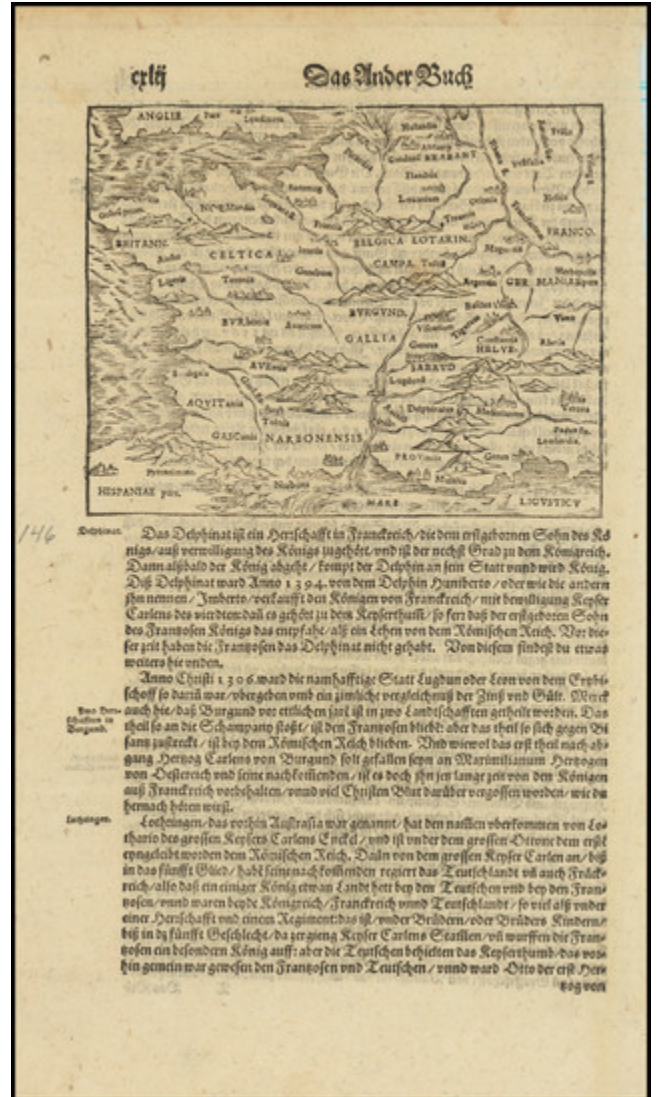

**Barry Lawrence Ruderman
Antique Maps Inc.**

7407 La Jolla Boulevard
La Jolla, CA 92037

www.raremaps.com

(858) 551-8500
blr@raremaps.com

[France, Belgium, Switzerland and Gemany]

Stock#: 75179
Map Maker: Munster
Date: 1561
Place: Basle
Color: Uncolored
Condition: VG
Size: 6.25 x 5 inches
Price: \$ 125.00

Description:

Charming map of Western Europe, extending from France to east of the Rhine River and the Mediterranean to Belgium and Southern Holland, set within a page of German Text.

Detailed Condition: