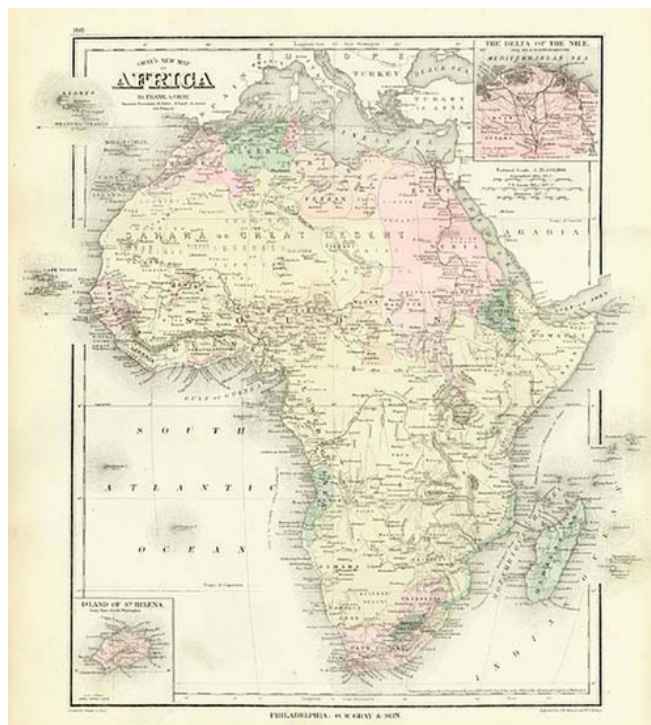

## Africa

**Stock#:** 7516  
**Map Maker:** Gray  
**Date:** 1880  
**Place:** Philadelphia  
**Color:** Hand Colored  
**Condition:** VG+  
**Size:** 15 x 12 inches  
**Price:** SOLD

### Description:

Excellent map of Africa, with nice detail in the interior, naming many tribes, deserts, towns, lakes, mountains, etc.