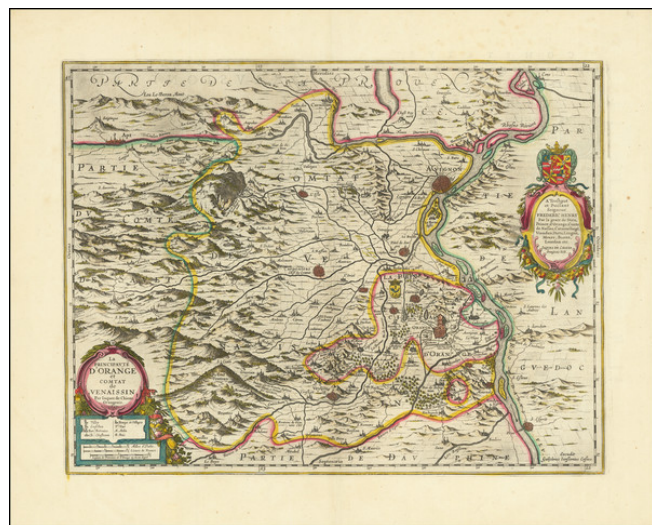

Barry Lawrence Ruderman Antique Maps Inc.

7407 La Jolla Boulevard
La Jolla, CA 92037

www.raremaps.com

(858) 551-8500
blr@raremaps.com

La Principaute D'Orange et Comtat de Venaissin Par Iaques de Chieze Orangeois. 1627

Stock#: 75149
Map Maker: Blaeu
Date: 1640
Place: Amsterdam
Color: Hand Colored
Condition: VG
Size: 20 x 15 inches
Price: SOLD

Description:

Decorative old color regional map of France centered on the Principality of Orange, Avignon and the Rhone River, oriented with south at the top of the map.

Nice decorative cartouche. Chast. Noeuf du Pape (Chateauneuf du Pape) is shown along the Rhone River, half way between Avignon and Orange.

A fine example of this decorative map of one of France's most famous wine regions. Blaeu was one of the last of the principal map makers to use map orientations which did not place North at the top of the map, although the practice continued with sea chart makers well into the 18th Century.