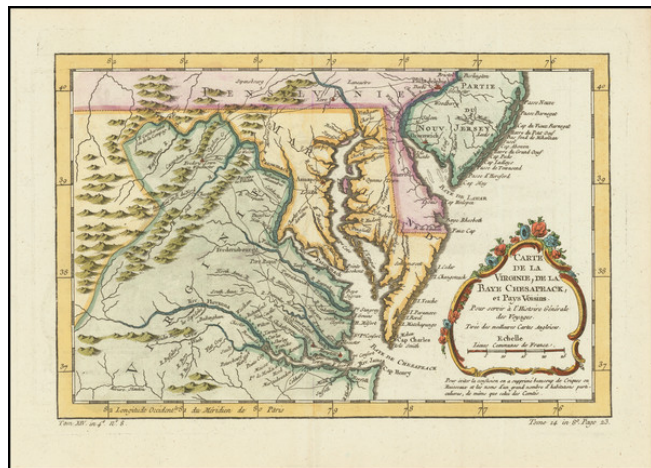

Barry Lawrence Ruderman Antique Maps Inc.

7407 La Jolla Boulevard
La Jolla, CA 92037

www.raremaps.com

(858) 551-8500
blr@raremaps.com

Carte De La Baye Chesapeack et pays Voisins . . .

Stock#: 74994
Map Maker:
Date: 1757
Place: Paris
Color: Hand Colored
Condition: VG+
Size: 11.5 x 7.5 inches
Price: \$ 375.00

Description:

An excellent map of Virginia, Maryland, Delaware, and part of New Jersey.

Extends west to the Appalachians and shows towns, roads, mountains, rivers, islands, capes, ports and other nice details.

A nice French & Indian War map of the Southern British Colonies.

Detailed Condition: