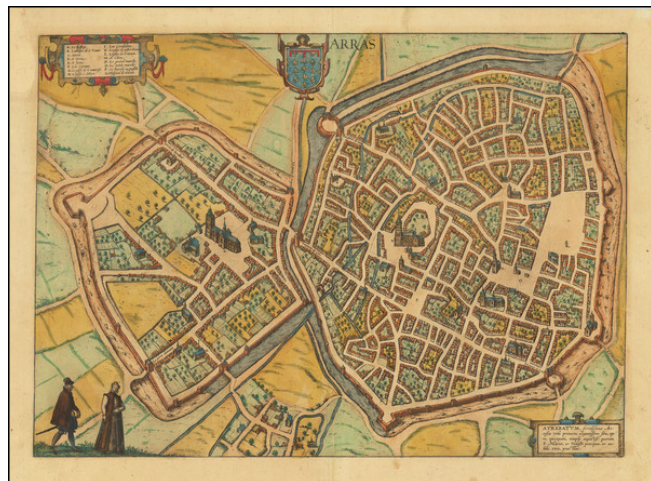

**Barry Lawrence Ruderman
Antique Maps Inc.**

7407 La Jolla Boulevard
La Jolla, CA 92037

www.raremaps.com

(858) 551-8500
blr@raremaps.com

(Arras) Atrebatum, fertilissimae Artesiae Urbs primaria, elegantissimo situ . . .

Stock#: 74979
Map Maker: Braun & Hogenberg
Date: 1581
Place: Cologne
Color: Hand Colored
Condition: VG
Size: 18.5 x 13.5 inches
Price: \$ 295.00

Description:

Old color example of this iconic plan of 16th century Arras, which appeared in Braun & Hogenberg's 6 volume *Civitas Orbis Terrarum*.

Detailed Condition:

Old Color.