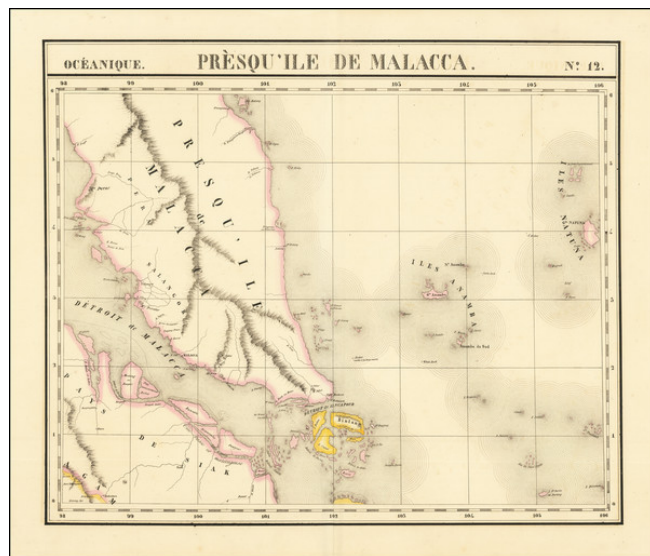

**Barry Lawrence Ruderman
Antique Maps Inc.**

7407 La Jolla Boulevard
La Jolla, CA 92037

www.raremaps.com

(858) 551-8500
blr@raremaps.com

[Singapore / Strait of Malacca] Presqu'île De Malacca. Oceanique No. 12.

Stock#: 74966
Map Maker: Vandermaelen
Date: 1825
Place: Brussels
Color: Hand Colored
Condition: VG+
Size: 22 x 18.5 inches
Price: \$ 875.00

Description:

Detailed regional map, centered on the Straits of Singapore and Strait of Malacca, published by Philippe Vandermaelen.