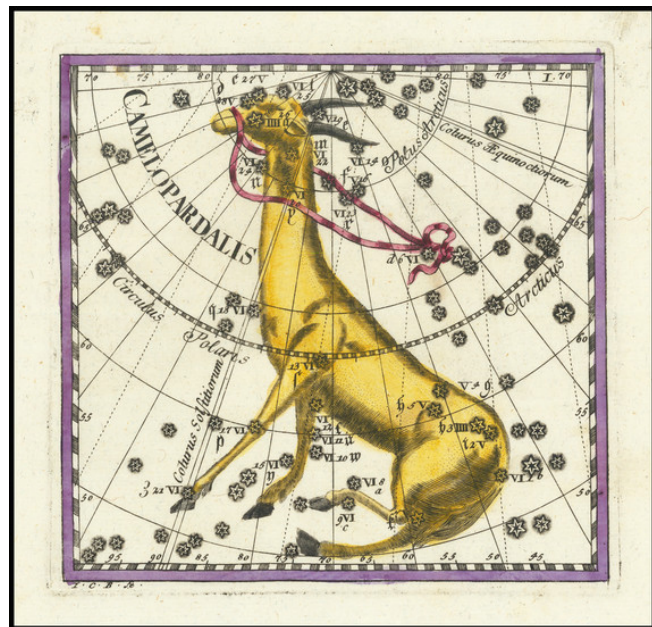

## Camelopardalis

**Stock#:** 74928  
**Map Maker:** Thomas  
**Date:** 1730  
**Place:** Frankfurt & Leipiz  
**Color:** Hand Colored  
**Condition:** VG+  
**Size:** 5.5 x 5 inches  
**Price:** \$ 345.00

### Description:

*"One of the Unsung Treasures of Celestial Cartography"*

Fine old color example of Corbinianus Thomas's remarkable depiction of the constellation Camelopardalis.

Thomas's work is remarkable for its detailed treatment of single and small groups of constellations, the meticulous detail in which these fine images are engraved and the exceptional detail of the color work. Among its contemporaries, it is unquestionably a visual masterwork of great note.