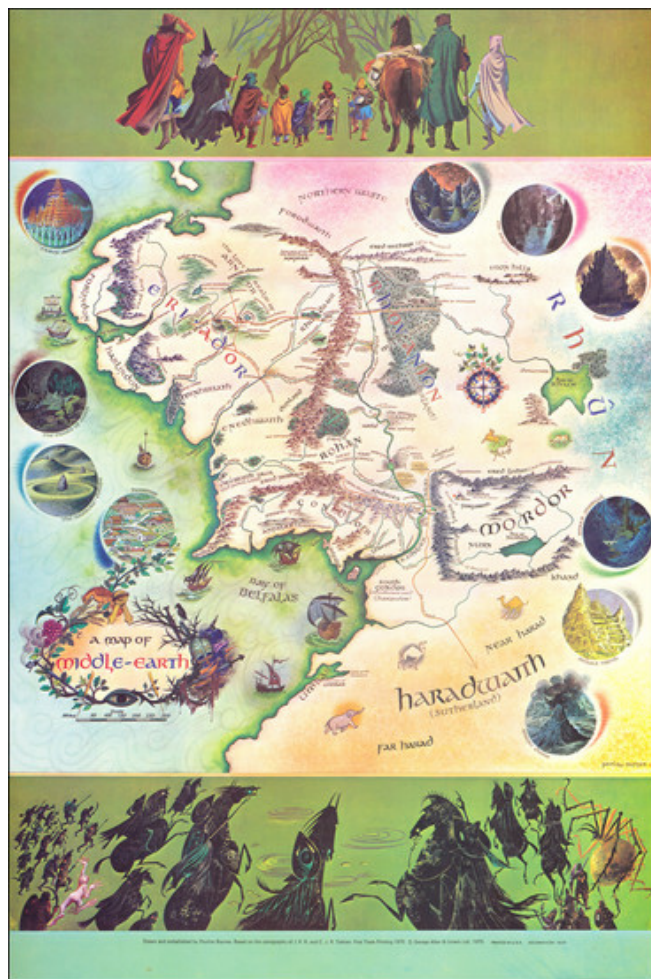

Description:

Pauline Baynes's promotional *Map of Middle-Earth*, released as artwork advertising J.R.R. Tolkien's *The Lord of the Rings*.

The present map was created by Baynes following a collaboration between Tolkien and Baynes in 1969. A hand-drawn draft of this map of Middle-Earth by Baynes, with Tolkien's comments and annotations, was found in Baynes's copy of *Lord of the Rings* in recent years and purchased in 2015 by the Bodleian Library at Oxford, where it now resides.

A Map of Middle-Earth was the name of two color posters by different artists, published in the late 1960s and early 1970s by the American and British publishers of J. R. R. Tolkien's book *The Lord of the Rings*.

Barry Lawrence Ruderman Antique Maps Inc.

7407 La Jolla Boulevard
La Jolla, CA 92037

www.raremaps.com

(858) 551-8500
blr@raremaps.com

A Map of Middle-Earth

Both posters were based on cartography by J. R. R. Tolkien and Christopher Tolkien depicting the fictional region of Middle-Earth. Neither map covers the whole continent of Middle-Earth. Only the north-western part of the continent is depicted, where the story takes place.

The second version, by Pauline Baynes, was published in 1970 by George Allen & Unwin in the UK and Ballantine Books in the USA. It features ten small inset illustrations of important locations from the story. The poster is framed at the top by a row of nine figures representing the members of the "Fellowship of the Ring" setting out on their quest. At the bottom is an array of antagonists from the novel, including the nine Black Riders, Gollum, Shelob, and various Orcs.