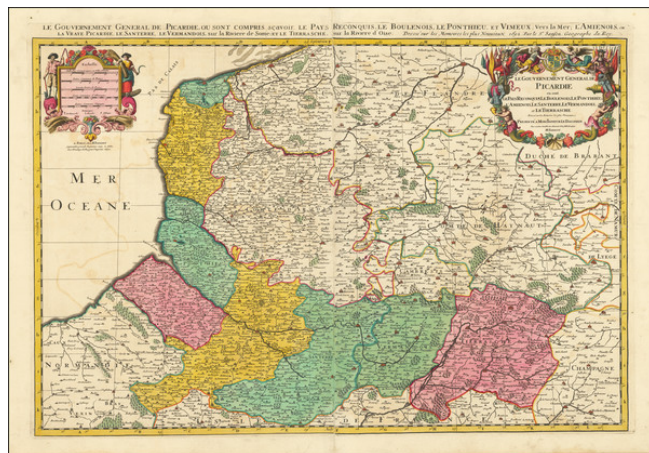

## Le Gouvernement General De Picardie, ou sont le Pays Reconquis, Le Bulenois, Le Ponthieu, l'Amienois, Le Santerre, Le Vermandois et Le Tierrache . . . 1692

**Stock#:** 74870  
**Map Maker:** Jaillot  
**Date:** 1692  
**Place:** Paris  
**Color:** Hand Colored  
**Condition:** VG  
**Size:** 31.75 x 21.75 inches  
**Price:** \$ 245.00

### Description:

Fine old color example of Jaillot's map of the Picardie, Artois and Boulenois region.

The map credits the famous French cartographer Nicolaus Sanson as the source.

Larger cities include Calais, Boulogne, Amiens, St. Queint, Ham, Perone, Douay, Arras, Lille, Tournay, Mons, Valenciennes, Cambray, Bethune,