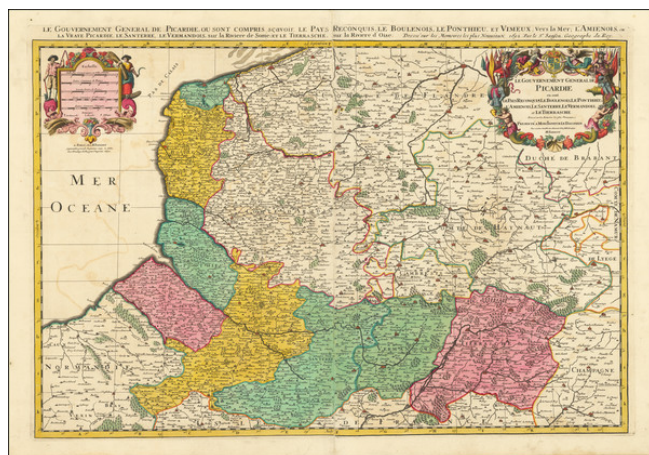

Barry Lawrence Ruderman Antique Maps Inc.

7407 La Jolla Boulevard
La Jolla, CA 92037

www.raremaps.com

(858) 551-8500
blr@raremaps.com

Le Gouvernement General De Picardie, ou sont le Pays Reconquis, Le Bulenois, Le Ponthieu, l'Amienois, Le Santerre, Le Vermandois et Le Tierrache . . . 1692

Stock#: 74870
Map Maker: Jaillot
Date: 1692
Place: Paris
Color: Hand Colored
Condition: VG
Size: 31.75 x 21.75 inches
Price: \$ 245.00

Description:

Fine old color example of Jaillot's map of the Picardie, Artois and Boulenois region.

The map credits the famous French cartographer Nicolaus Sanson as the source.

Larger cities include Calais, Boulogne, Amiens, St. Queint, Ham, Perone, Douay, Arras, Lille, Tournay, Mons, Valenciennes, Cambray, Bethune,

Two elegant cartouches.

Detailed Condition:

Fine original publisher's color.