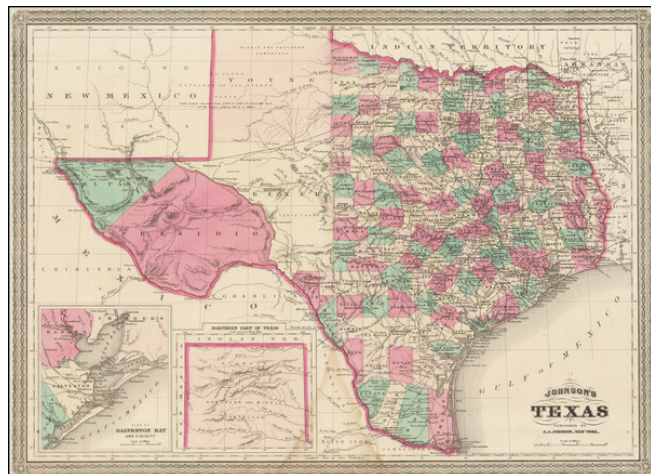

## Johnson's Texas

**Stock#:** 74853  
**Map Maker:** Johnson  
**Date:** 1871  
**Place:** New York  
**Color:** Hand Colored  
**Condition:** VG  
**Size:** 23 x 17 inches  
**Price:** \$ 275.00

### Description:

The second edition of Johnson's map of the State of Texas, which replaced his use of the DeCordova map.

Massive western Young, Bexar, Presidio and El Paso Counties are shown. The map is colored by counties, and shows, towns, railroads, rivers, Indian details, forts, mountains and other information. Large insets of northern part of Texas and the Galveston vicinity.

One of the best atlas maps of Texas from the 1870s.