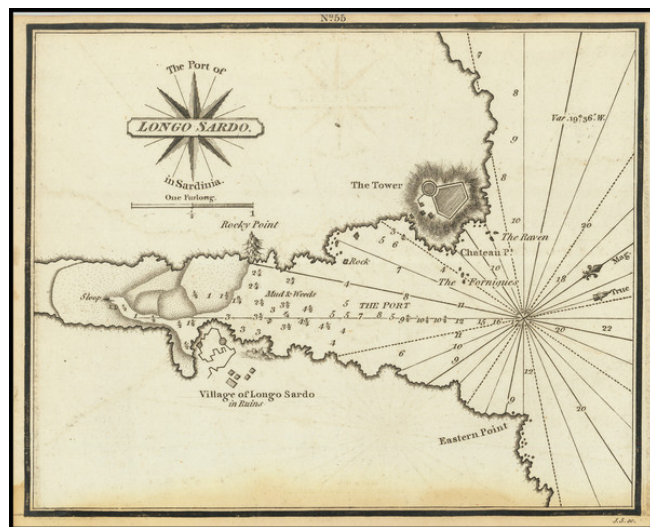

## The Port of Longo Sardo in Sardinia

**Stock#:** 74823  
**Map Maker:** Heather  
**Date:** 1802  
**Place:** London  
**Color:** Uncolored  
**Condition:** VG  
**Size:** 7 x 6 inches  
**Price:** \$ 225.00

### Description:

Rare antique engraved chart of Longo Sardo and environs, published by William Heather in London.

The chart is oriented with west at the top. It includes soundings, some topographical features and anchorages.

### Rarity

The charts from Heather's *New Mediterranean Pilot* . . . are extremely rare on the market. This is the first example of the chart we have ever seen.