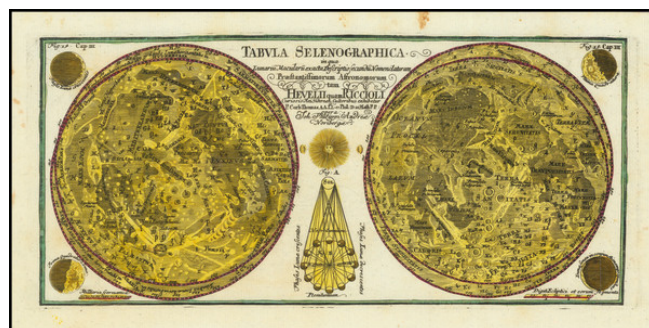

## Tabula Selenographica in qua Lunariiu Macularu exactr Descriptio . . . .Helvelii quam Riccioli . . .

**Stock#:** 74822  
**Map Maker:** Thomas  
**Date:** 1730  
**Place:** Frankfurt & Leipiz  
**Color:** Hand Colored  
**Condition:** VG  
**Size:** 10.5 x 5 inches  
**Price:** \$ 575.00

### Description:

*"One of the Unsung Treasures of Celestial Cartography"*

Fine old color example of Corbinianus Thomas's remarkable depiction of the hemispheres of the moon, based upon the work of Hevelius and Riccioli.

Thomas's work is remarkable for its detailed treatment of single and small groups of constellations, the meticulous detail in which these fine images are engraved and the exceptional detail of the color work. Among its contemporaries, it is unquestionably a visual masterwork of great note.