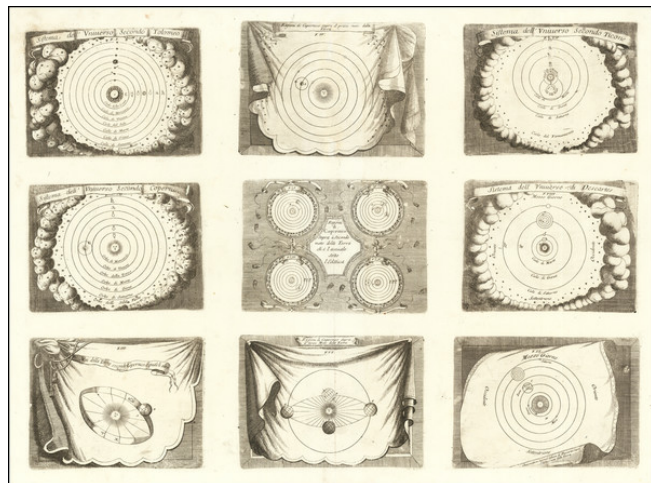

Stock#: 74809
Map Maker: Coronelli
Date: 1690 circa
Place: Venice
Color: Uncolored
Condition: VG+
Size: 23.75 x 17.25 inches
Price: SOLD

Description:

Fine set of 9 models of the Solar System, published in Venice by Vincenzo Maria Coronelli.

The image illustrate various geocentric, heliocentric and and geo-heliocentric models of the universe put forth up to the 17th Century by Copernicus, Ptolemy, Tycho Brahe and Decartes.

Detailed Condition: