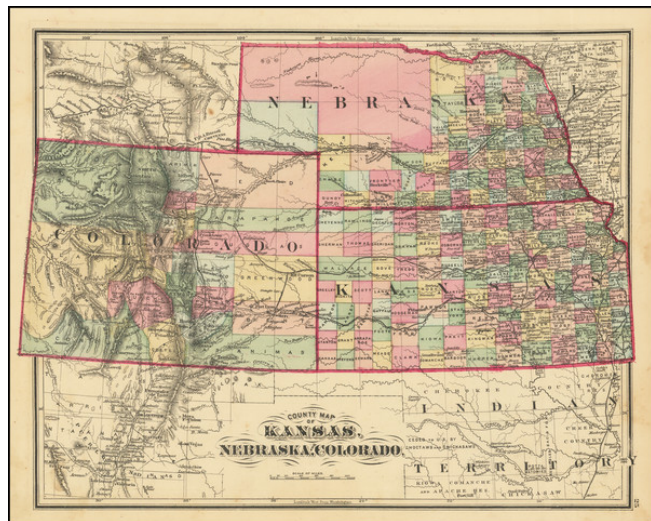

## County Map of Kansas, Nebraska and Colorado.

**Stock#:** 74772  
**Map Maker:** Everts  
**Date:** 1875  
**Place:** Philadelphia  
**Color:** Hand Colored  
**Condition:** VG  
**Size:** 15 x 12 inches  
**Price:** \$ 245.00

### Description:

Scarce map of Kansas, Nebraska and Colorado, which appeared in county atlases issued by L.H. Everts and Company in the mid-1870's.

The map is colored by counties and includes topographical details, roads, railroads, and other details.