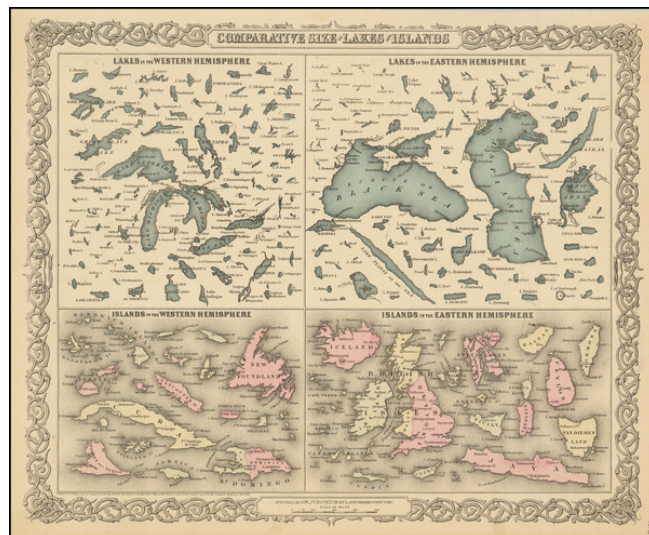

## Comparative Size of Lakes and Islands [Great Lakes, Cuba, Formosa, Ireland, Sicily, Cyprus, Vancouver, Sandwich Islands, Puerto Rico, Corsica, Sardinia, Balearics, Malta, etc]

**Stock#:** 74769  
**Map Maker:** Colton  
**Date:** 1865  
**Place:** New York  
**Color:** Hand Colored  
**Condition:** VG+  
**Size:** 16 x 13 inches  
**Price:** SOLD

### Description:

An unusual chart showing the comparative sizes of the major lakes and islands of the Eastern and Western Hemispheres.

While Mountain and River Charts were common in 19th Century Atlases, this lakes and islands chart is very unusual.