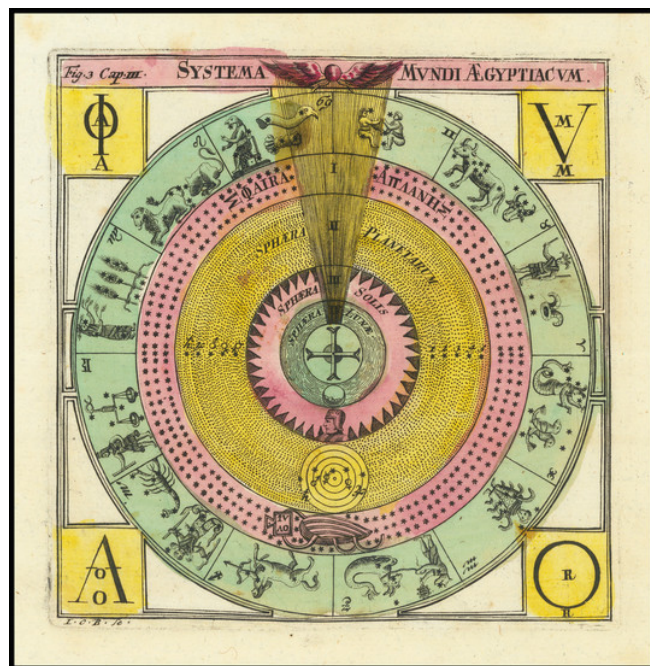

## Systema Mundi Aegyptiacum

**Stock#:** 74741  
**Map Maker:** Thomas  
**Date:** 1730  
**Place:** Frankfurt & Leipiz  
**Color:** Hand Colored  
**Condition:** VG+  
**Size:** 5.5 x 5.5 inches  
**Price:** \$ 375.00

### Description:

#### *"One of the Unsung Treasures of Celestial Cartography"*

Fine old color example of Corbinianus Thomas's remarkable depiction of the Egyptian model of the Solar System.

Thomas's work is remarkable for its detailed treatment of single and small groups of constellations, the meticulous detail in which these fine images are engraved and the exceptional detail of the color work. Among its contemporaries, it is unquestionably a visual masterwork of great note.