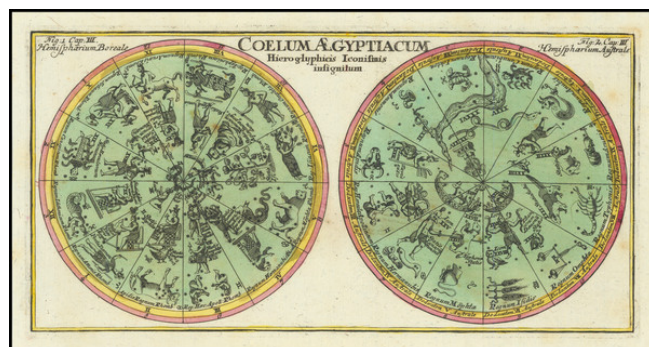

Stock#: 74699
Map Maker: Thomas
Date: 1730
Place: Frankfurt & Leipiz
Color: Hand Colored
Condition:
Size: 9.8 x 4.8 inches
Price: \$ 575.00

Description:

"One of the Unsung Treasures of Celestial Cartography"

Fine old color example of Corbinianus Thomas's remarkable double-hemisphere celestial chart, showing the constellations according to ancient Egyptian astronomers.

This is one of the few printed maps to focus on the Egyptian celestial mapping.

Thomas's work is remarkable for its detailed treatment of single and small groups of constellations, the meticulous detail in which these fine images are engraved and the exceptional detail of the color work. Among its contemporaries, it is unquestionably a visual masterwork of great note.