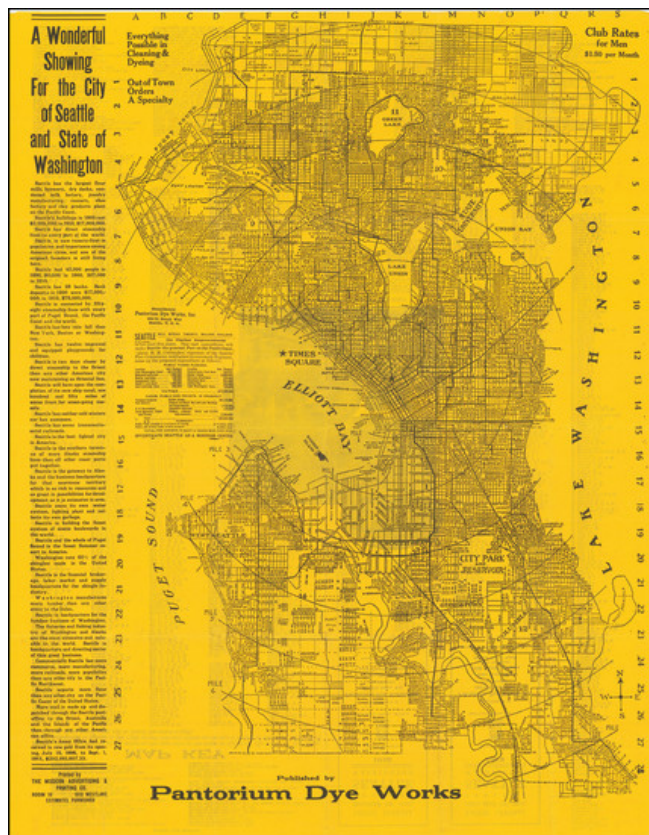

Barry Lawrence Ruderman Antique Maps Inc.

7407 La Jolla Boulevard
La Jolla, CA 92037

www.raremaps.com

(858) 551-8500
blr@raremaps.com

Latest Official Map of Greater Seattle Washington -- 1912

Stock#: 74678
Map Maker: Modern Advertising & Printing Co.
Date: 1912
Place: Seattle
Color: Color
Condition: VG
Size: 18.7 x 24 inches (Whole sheet)
Price: \$ 575.00

Description:

Scarce yellow map of Seattle, published by Pantorium Dye Works in 1912.

The map extends north to the City limits beyond Green Lake and east to Lake Washington, with 6 mile radius illustrated from the center point at Times Square.

Includes interesting booster text promoting Seattle industry, etc. The verso includes images of the interior of the Pantorium Dye Works and a street index.

The map is similar to later maps by Kroll with a green tint, but the center of this map is southwest of the later Kroll maps.