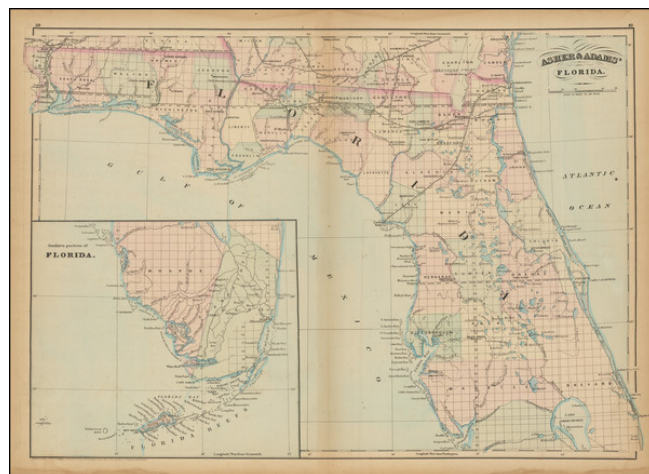

## Asher & Adams Florida

**Stock#:** 74608  
**Map Maker:** Asher & Adams  
**Date:** 1871  
**Place:** New York  
**Color:** Hand Colored  
**Condition:** VG  
**Size:** 23 x 16 inches  
**Price:** \$ 175.00

### Description:

Detailed railroad map of Florida, published by Asher & Adams.

The map is colored by county, showing towns, railroads, rivers, post offices, swamps, etc. Large inset shows tip of Florida and the "Florida Reefs."

Asher & Adams' atlas was the first American Atlas to focus on Railroads and related details.