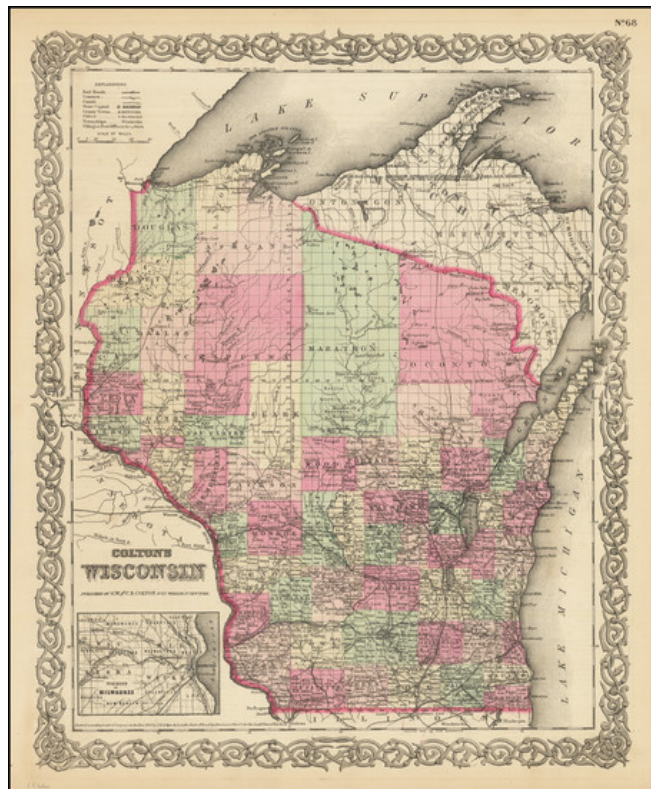

## Colton's Wisconsin

**Stock#:** 74606  
**Map Maker:** Colton  
**Date:** 1866  
**Place:** New York  
**Color:** Hand Colored  
**Condition:** VG+  
**Size:** 13 x 16 inches  
**Price:** SOLD

### Description:

Nice early example of Colton's map of Wisconsin.

Wisconsin became a territory in 1836 and a state in 1848. The map shows several counties whose names would later change, including Bad Ax (Vernon) and LaPointe (Bayfield). A number of the northern counties are still not formed.

Decorative borders and an inset of Milwaukee.