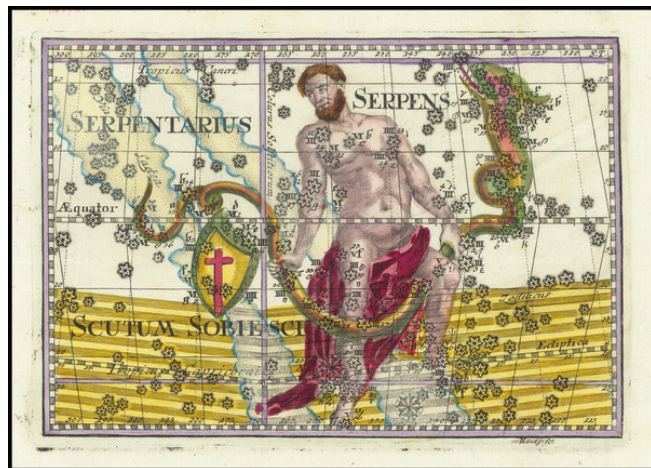

Barry Lawrence Ruderman Antique Maps Inc.

7407 La Jolla Boulevard
La Jolla, CA 92037

www.raremaps.com

(858) 551-8500
blr@raremaps.com

(Scutum Sobieski, Ophiuchus, Serpens) Serpentarius Serpens Scutum Sobiesci

Stock#: 74601
Map Maker: Thomas
Date: 1730
Place: Frankfurt & Leipzig
Color: Hand Colored
Condition: VG+
Size: 7.5 x 5 inches
Price: \$ 495.00

Description:

"One of the Unsung Treasures of Celestial Cartography"

Fine old color example of Corbinianus Thomas's remarkable depiction of the constellations Scutum Sobieski, Ophiuchus, Serpens.

Thomas's work is remarkable for its detailed treatment of single and small groups of constellations, the meticulous detail in which these fine images are engraved and the exceptional detail of the color work. Among its contemporaries, it is unquestionably a visual masterwork of great note.