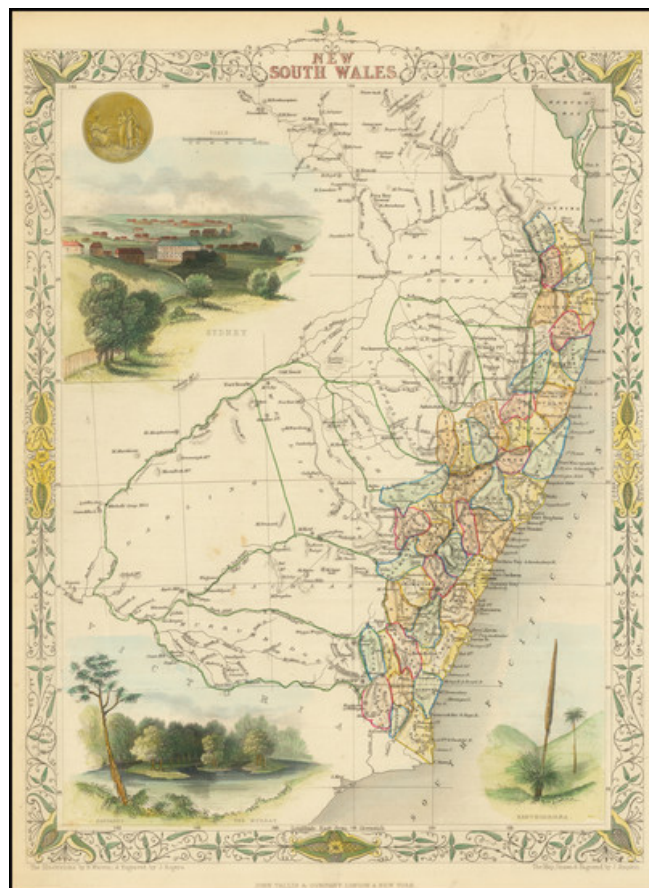

Barry Lawrence Ruderman Antique Maps Inc.

7407 La Jolla Boulevard
La Jolla, CA 92037

www.raremaps.com

(858) 551-8500
blr@raremaps.com

New South Wales

Stock#: 74583
Map Maker: Tallis
Date: 1851
Place: London
Color: Hand Colored
Condition: VG+
Size: 10 x 13.5 inches
Price: \$ 295.00

Description:

Striking full color example of this marvelous map. Includes vignettes of Sydney, The Murray and Xanthorrhoea, plus a seal.

Engraved for *R. Montgomery Martin's Illustrated Atlas*. Tallis was one of the last great decorative map makers. His maps are prized for the wonderful vignettes of indigenous scenes, people, etc.