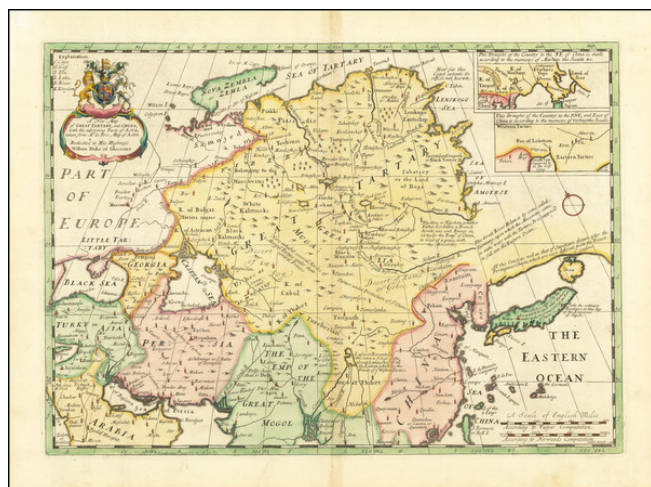

Barry Lawrence Ruderman Antique Maps Inc.

7407 La Jolla Boulevard
La Jolla, CA 92037

www.raremaps.com

(858) 551-8500
blr@raremaps.com

A New Map of Great Tartary and China, with the adjoining Parts of Asia, Taken from Mr. De Fer's Map of Asia. Dedicated to His Highness William Duke of Gloucester

Stock#: 74564
Map Maker: Wells
Date: 1700
Place: Oxford
Color:
Condition: VG+
Size: 20 x 14 inches
Price: SOLD

Description:

Decorative map of China, Tartary, Japan, Central Asia, etc. at the beginning of the 18th Century.

Includes the mythical land bridge to America, the Island of Formosa or Bell Island, and other interesting details.

This map was part of an atlas dedicated to the Duke of Gloucester, who was then attending school in Oxford.