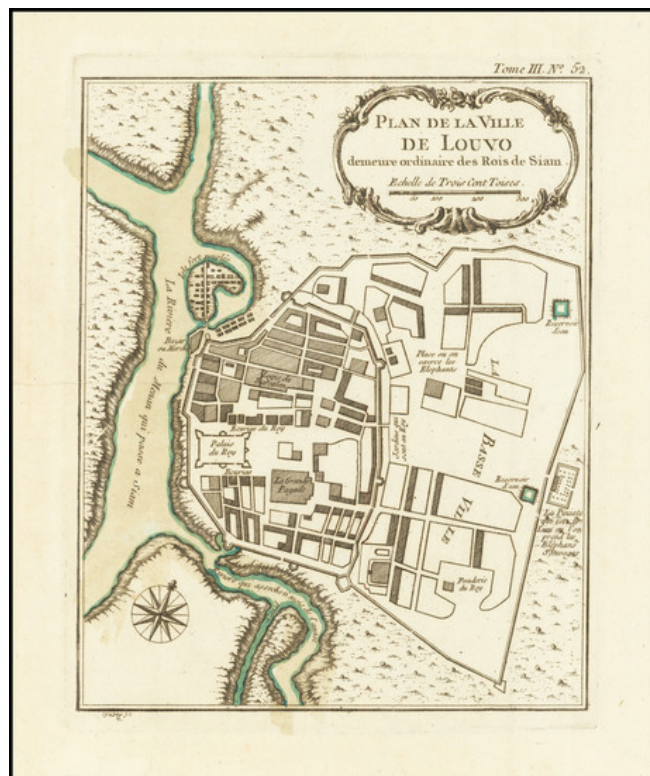

Barry Lawrence Ruderman Antique Maps Inc.

7407 La Jolla Boulevard
La Jolla, CA 92037

www.raremaps.com

(858) 551-8500
blr@raremaps.com

[Lopburi, Thailand] Plan de la Ville de Louvo demeure ordinaire des Rois de Siam

Stock#: 74535
Map Maker: Bellin
Date: 1764
Place: Paris
Color: Hand Colored
Condition: VG+
Size: 7 x 8.5 inches
Price: \$ 225.00

Description:

Fine early map of Lopburi, Thailand, then used as the dry sea capital of Siam.

The map locates the French, Persian, Jesuit, and Portuguese residences of foreign missions to the City.

Just north of Ayutthaya, the town is illustrated as it was known at the time of King Narai (1656-1688).

Engraved by Bellin, the plan is drawn from the work of an unnamed French Engineer in 1687.

Detailed Condition: