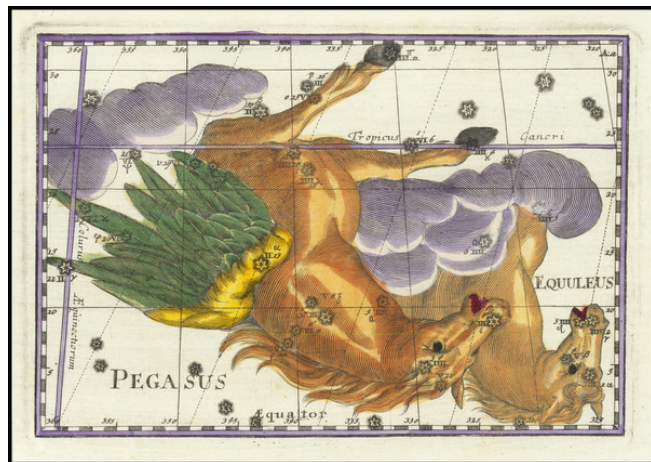

## Pegasus

**Stock#:** 74533  
**Map Maker:** Thomas  
**Date:** 1730  
**Place:** Frankfurt & Leipzig  
**Color:** Hand Colored  
**Condition:** VG+  
**Size:** 8 x 5 inches  
**Price:** \$ 495.00

### Description:

*"One of the Unsung Treasures of Celestial Cartography"*

Fine old color example of Corbinianus Thomas's remarkable depiction of the constellation Pegasus.

Thomas's work is remarkable for its detailed treatment of single and small groups of constellations, the meticulous detail in which these fine images are engraved and the exceptional detail of the color work. Among its contemporaries, it is unquestionably a visual masterwork of great note.