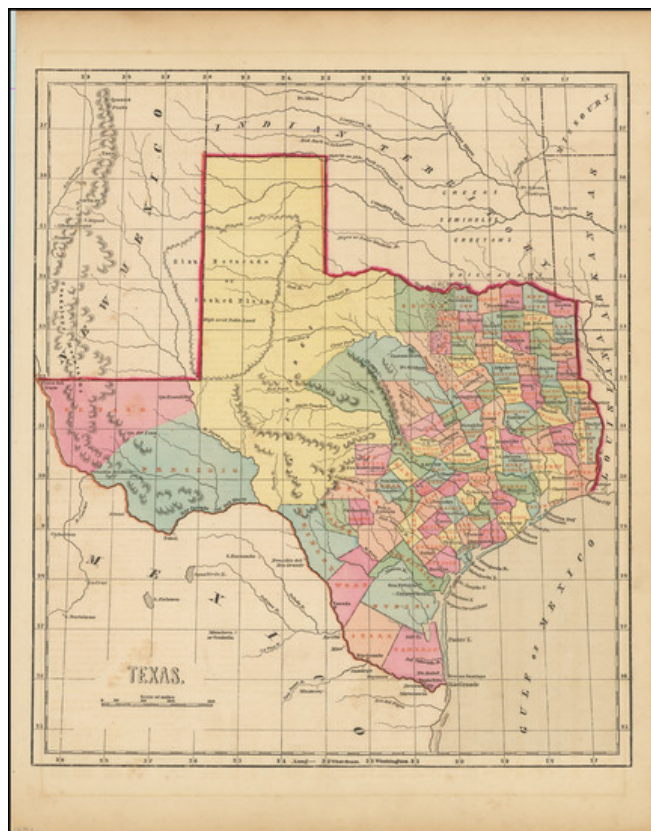

Barry Lawrence Ruderman Antique Maps Inc.

7407 La Jolla Boulevard
La Jolla, CA 92037

www.raremaps.com

(858) 551-8500
blr@raremaps.com

Texas

Stock#: 74532
Map Maker: Morse
Date: 1856
Place: New York
Color: Color
Condition: VG
Size: 14 x 12 inches
Price: \$ 395.00

Description:

Scarce early map of Texas, colored by counties, from Morse's rare *General Atlas of the World*.

The map includes many early county configurations in the West. The map employs the cerographic printing process, invented by the Morse family and described by David Woodward in *The All American Map*.