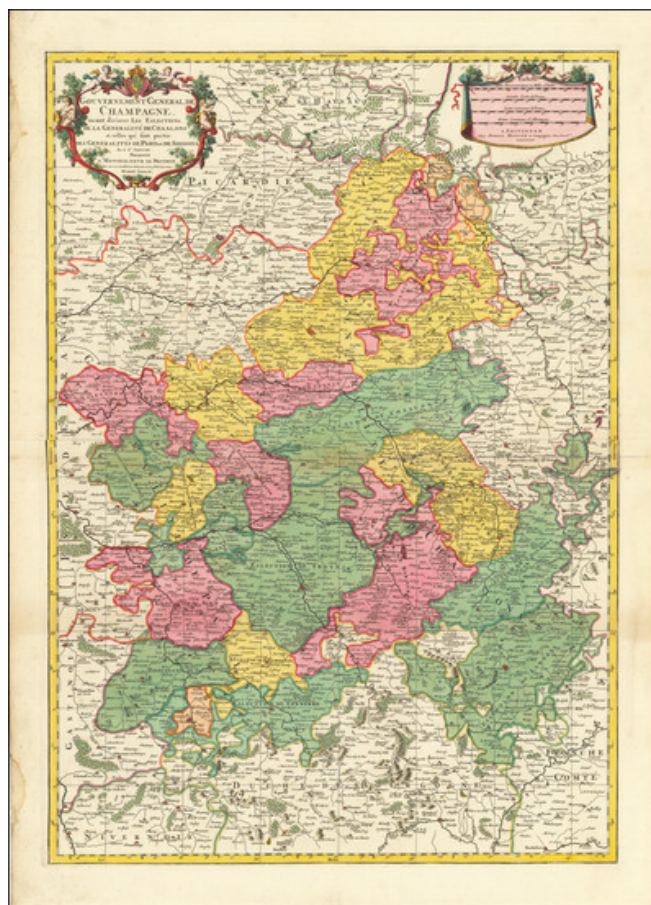

**Barry Lawrence Ruderman  
Antique Maps Inc.**

7407 La Jolla Boulevard  
La Jolla, CA 92037

www.raremaps.com

(858) 551-8500  
blr@raremaps.com

**[Champagne Region] Gouvernement General De Champagne ou sont divisees Les  
Esclections, De La Generalite De Chaalons ... De Paris et De Soissons . . .**

**Stock#:** 74520  
**Map Maker:** Mortier  
**Date:** 1695  
**Place:** Paris  
**Color:** Hand Colored  
**Condition:** VG+  
**Size:** 21.5 x 30.5 inches  
**Price:** \$ 195.00

**Description:**

Striking old color example of this two sheet regional map of Champagne and neighboring regions.

Extends south to Dijon, Semeur and Cosne, west to Melun, Lagny and Montdidier, north to Bavay and Chuyn and east to Arlon, Hatton Chatel, and Aigremont. Also shows Auxerre, Troyes, Rheims, Soissons, Chaalons, Laon and La Capelle.

Two large decorative cartouches.

**Detailed Condition:**