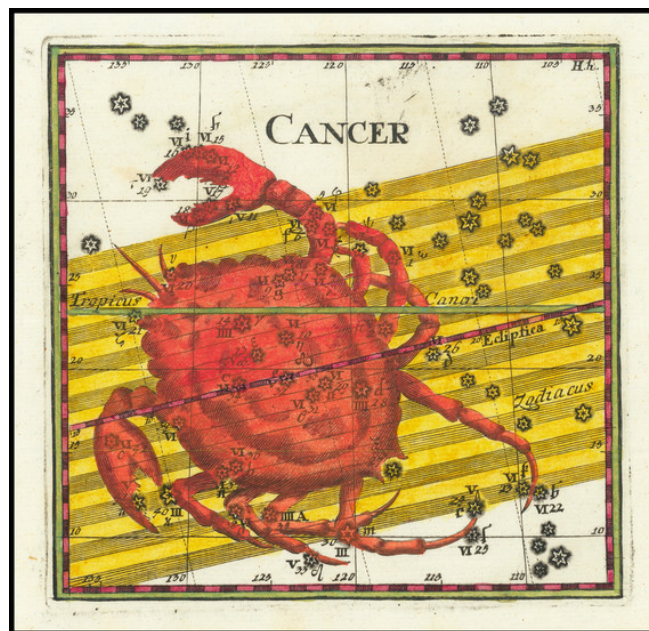

Barry Lawrence Ruderman Antique Maps Inc.

7407 La Jolla Boulevard
La Jolla, CA 92037

www.raremaps.com

(858) 551-8500
blr@raremaps.com

Cancer

Stock#: 74471
Map Maker: Thomas
Date: 1730
Place: Frankfurt & Leipzig
Color: Hand Colored
Condition: VG+
Size: 5.5 x 5.5 inches
Price: \$ 395.00

Description:

"One of the Unsung Treasures of Celestial Cartography"

Fine old color example of Corbinianus Thomas's remarkable depiction of the constellation Cancer.

Thomas's work is remarkable for its detailed treatment of single and small groups of constellations, the meticulous detail in which these fine images are engraved and the exceptional detail of the color work. Among its contemporaries, it is unquestionably a visual masterwork of great note.

Detailed Condition:

Original hand-color.