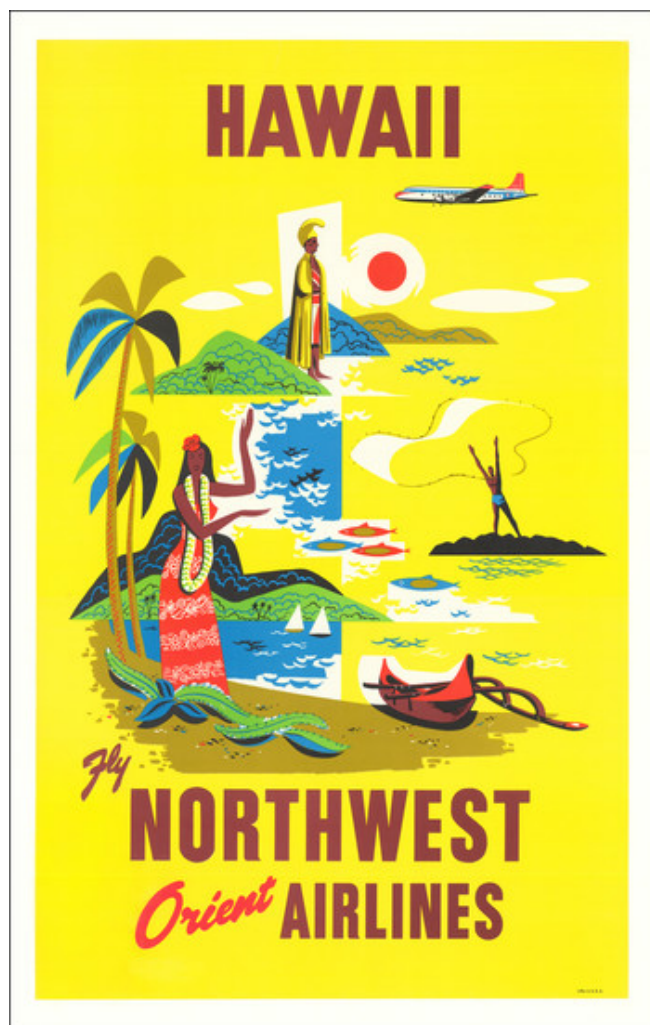

**Barry Lawrence Ruderman
Antique Maps Inc.**

7407 La Jolla Boulevard
La Jolla, CA 92037

www.raremaps.com

(858) 551-8500
blr@raremaps.com

Hawaii | Fly Northwest Orient Airlines

Stock#: 74464
Map Maker: Northwest Airlines
Date: 1956 circa
Place: U.S.A.
Color: Color
Condition: VG+
Size: 25 x 40 inches
Price: \$ 1,400.00

Description:

Wonderful original vintage travel poster promoting travel to Hawaii on Northwest Orient Airlines, dated to the late 1950s or early 1960s.

The poster features a Hawaiian woman dancing with a Lei garland around her neck. A Hawaiian king, possibly Kamehameha I, is shown in the background. Another Hawaiian is shown net-fishing. A Douglas C-54 Skymaster flies overhead. Northwest Orient retired that aircraft in 1961. The fact that the poster shows that aircraft and not one of Northwest Orient's jetliners, helps establish the dating for the poster.

**Barry Lawrence Ruderman
Antique Maps Inc.**

7407 La Jolla Boulevard
La Jolla, CA 92037

www.raremaps.com

(858) 551-8500
blr@raremaps.com

Hawaii | Fly Northwest Orient Airlines

Detailed Condition:

Archivally mounted on modern poster linen.