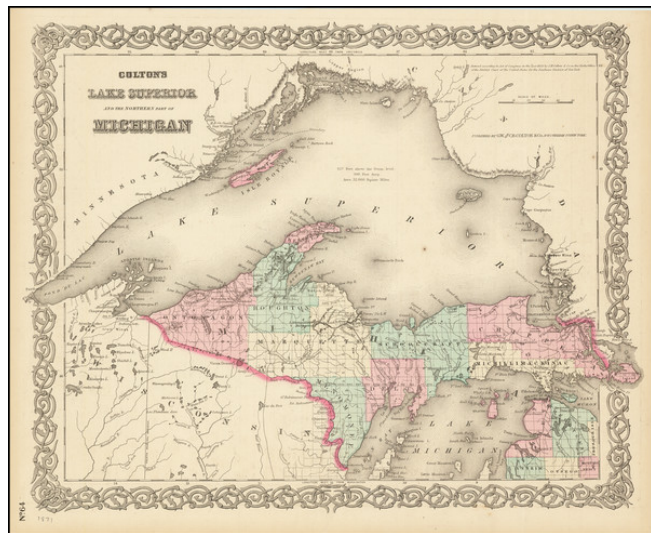

Barry Lawrence Ruderman Antique Maps Inc.

7407 La Jolla Boulevard
La Jolla, CA 92037

www.raremaps.com

(858) 551-8500
blr@raremaps.com

Colton's Lake Superior and the Northern Part of Michigan

Stock#: 74402
Map Maker: Colton
Date: 1871
Place: New York
Color: Hand Colored
Condition: VG+
Size: 16 x 13 inches
Price: SOLD

Description:

A handsome example of Colton's map of Lake Superior and the Upper Peninsula.

Detailed map of the region, showing towns, townships, rivers, lakes, etc. Still no railroad service.

JH Colton was one of the pre-eminent American map publishing firms in the mid-19th century.

Detailed Condition:

Original hand-color.