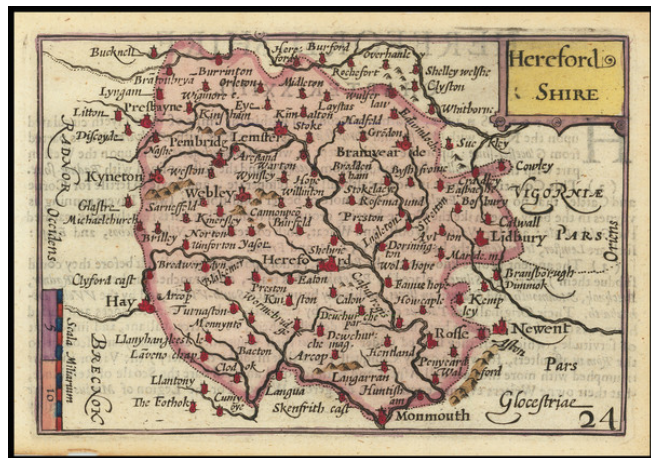

Barry Lawrence Ruderman Antique Maps Inc.

7407 La Jolla Boulevard
La Jolla, CA 92037

www.raremaps.com

(858) 551-8500
blr@raremaps.com

Hereford Shire

Stock#: 74399
Map Maker: Speed
Date: 1646 circa
Place: London
Color: Hand Colored
Condition: VG
Size: 5 x 3.5 inches
Price: \$ 125.00

Description:

Nice example of Speed's map of the County of Herefordshire, from Speed's *Epitome*.

The maps were engraved by Peter Van Den Keere (Petrus Kaerius).

Detailed Condition: