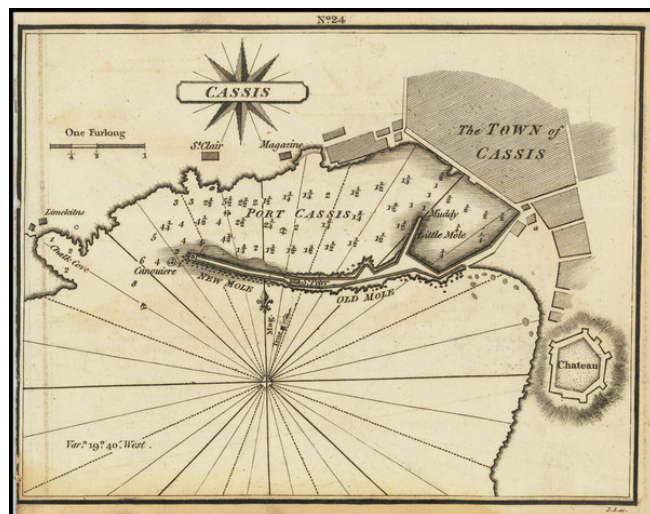

Barry Lawrence Ruderman Antique Maps Inc.

7407 La Jolla Boulevard
La Jolla, CA 92037

www.raremaps.com

(858) 551-8500
blr@raremaps.com

Cassis (Côte d'Azur)

Stock#: 74397
Map Maker: Heather
Date: 1802
Place: London
Color: Uncolored
Condition: VG
Size: 7.5 x 6 inches
Price: \$ 145.00

Description:

Rare chart of area around Cassis, in the department of Bouches-du-Rhône in the Provence-Alpes-Côte d'Azur, published by William Heather in London.

The chart is oriented with west at the top. Includes soundings, some topographical features, anchorages, a plan of the village, and several other points of interest.

The chart appeared in Heather's *The New Mediterranean Pilot . . .*, published in London in 1802.

Rarity

The charts from Heather's *New Mediterranean Pilot . . .* are extremely rare on the market. This is the first example of the chart we have ever seen.