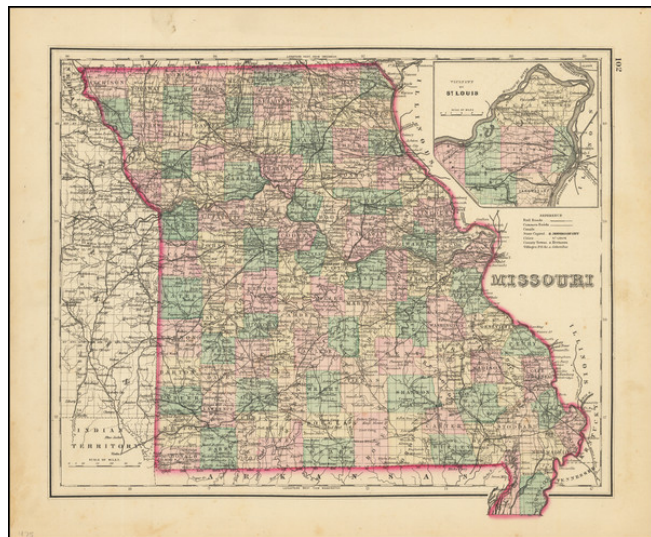

## Missouri

**Stock#:** 74393  
**Map Maker:** Gray  
**Date:** 1875  
**Place:** New York  
**Color:** Hand Colored  
**Condition:** VG+  
**Size:** 15 x 12.5 inches  
**Price:** \$ 125.00

### Description:

Detailed map of Missouri, hand colored by counties.

Includes a large inset map of St. Louis. Excellent detail throughout, including counties, townships, towns, rivers, roads, railroads and a host of other details.