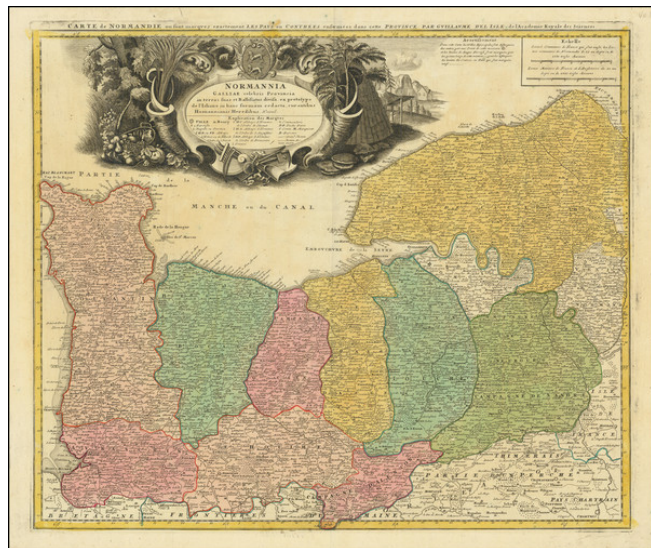

## Normannia Galliae celebris Provincia in terras suas Ballisiatus . . .

**Stock#:** 74382  
**Map Maker:** Homann Heirs  
**Date:** 1740  
**Place:** Nuremberg  
**Color:** Hand Colored  
**Condition:** VG  
**Size:** 22.5 x 19 inches  
**Price:** \$ 175.00

### Description:

Decorative map of Normandy, published by the Homann Heirs.

Includes an elaborate allegorical cartouche.