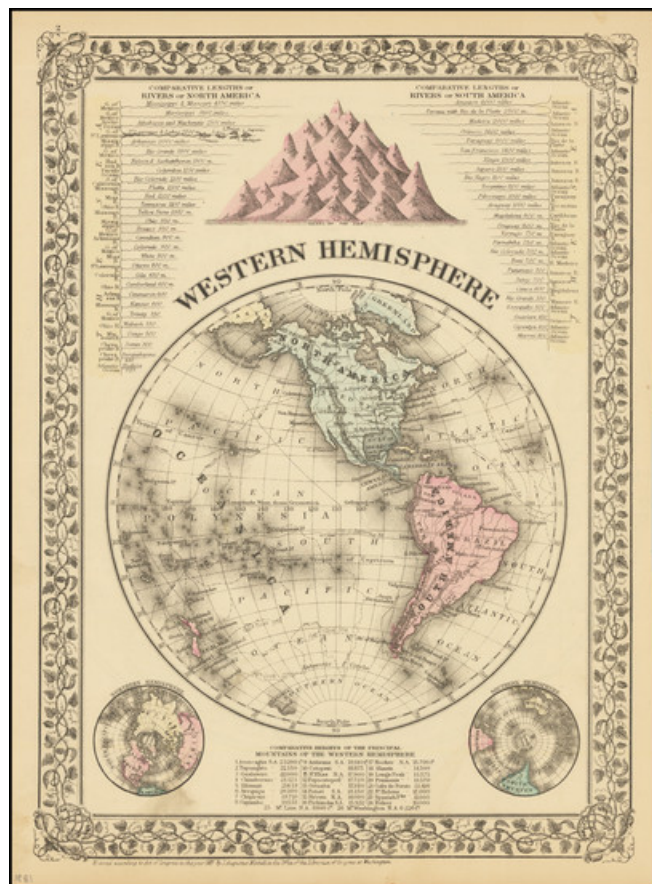

Barry Lawrence Ruderman Antique Maps Inc.

7407 La Jolla Boulevard
La Jolla, CA 92037

www.raremaps.com

(858) 551-8500
blr@raremaps.com

Western Hemisphere

Stock#: 74353
Map Maker: Mitchell Jr.
Date: 1881
Place: Philadelphia
Color: Hand Colored
Condition: VG+
Size: 10 x 14 inches
Price: \$ 125.00

Description:

Detailed map of the Western Hemisphere with comparative lengths of river charts for North and South America. The map also shows mountain heights.

Small tear in bottom margin to neat line. Beautiful decorative borders.