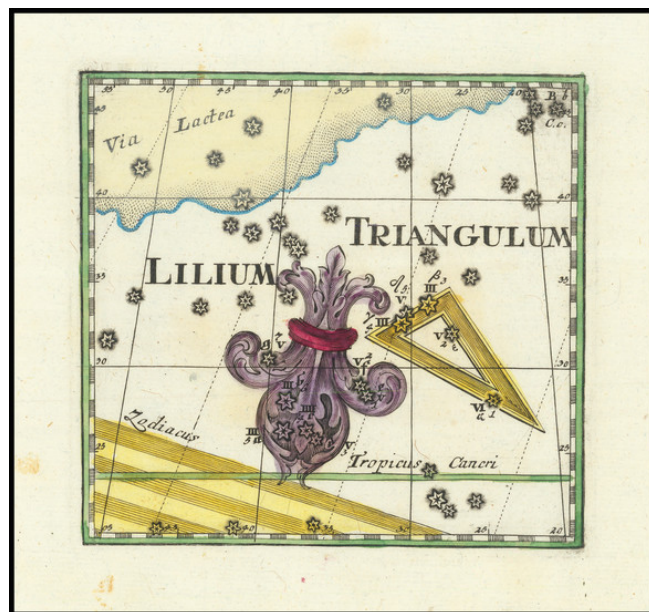

Barry Lawrence Ruderman Antique Maps Inc.

7407 La Jolla Boulevard
La Jolla, CA 92037

www.raremaps.com

(858) 551-8500
blr@raremaps.com

Lilium / Triangulum

Stock#: 74346
Map Maker: Thomas

Date: 1730
Place: Frankfurt & Leipiz
Color: Hand Colored
Condition: VG+
Size: 5 x 4.5 inches

Price: SOLD

Description:

"One of the Unsung Treasures of Celestial Cartography"

Fine old color example of Corbinianus Thomas's remarkable depiction of the constellations Lilium and Triangulum.

Lilium is was previously Apes (Bee) and was also a part of Hevelius' Musca Borealis. This constellation is no longer in use and the stars it contained are now included in Aries.

Thomas's work is remarkable for its detailed treatment of single and small groups of constellations, the meticulous detail in which these fine images are engraved and the exceptional detail of the color work. Among its contemporaries, it is unquestionably a visual masterwork of great note.