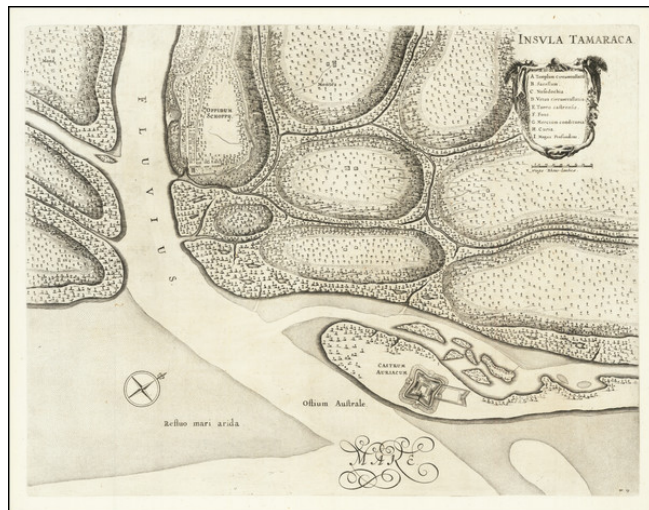

Barry Lawrence Ruderman Antique Maps Inc.

7407 La Jolla Boulevard
La Jolla, CA 92037

www.raremaps.com

(858) 551-8500
blr@raremaps.com

Insula Tamaraca (Castrum Auriacum / Fort Orange)

Stock#: 74339
Map Maker: Blaeu / Marcgraf
Date: 1647
Place: Amsterdam
Color: Uncolored
Condition: VG
Size: 20 x 15 inches
Price: SOLD

Description:

Rare early Dutch map of a portion of the Island of Tamaraca (Itamaracá), published by Johannes Blaeu in 1647.

The map shows the area around the Forte de Santa Cruz de Itamaracá (Fort Orange) at the time of Count Nassau's arrival in 1637.