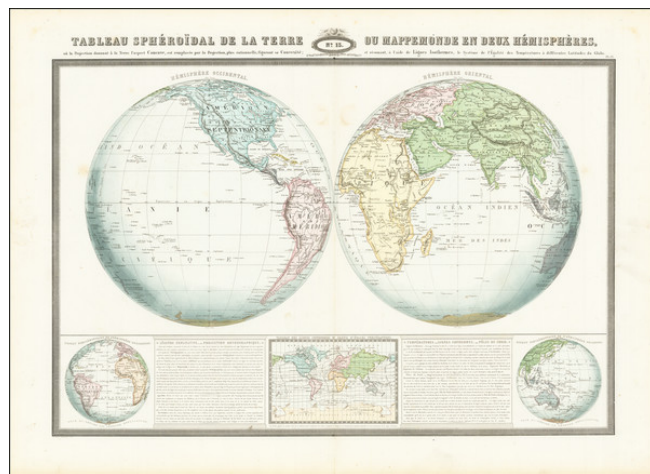

Barry Lawrence Ruderman Antique Maps Inc.

7407 La Jolla Boulevard
La Jolla, CA 92037

www.raremaps.com

(858) 551-8500
blr@raremaps.com

Tableau Spherodal De La Terre Ou Mappemonde En Deux Hemipheres . . . 1860

Stock#: 74335
Map Maker: Garnier
Date: 1860
Place: Paris
Color: Hand Colored
Condition: VG
Size: 28 x 20 inches
Price: \$ 450.00

Description:

Scarce decorative world map by Garnier, based upon his Spheroidal projection.

The map illustrates the distortion of the earth based on Garnier's Spheroidal projection. Descriptive text below along with two smaller hemispheres and world map on Mercator's projection. From *Atlas Spheroidal et Universel de Geographie*.

This atlas is exceptional for its "spheroidal" maps of the globe, showing the various continents and poles, shaded to give the effect of a sphere floating in space.

Garnier's maps are prized for their striking and unique appearance and elegant wash colors.