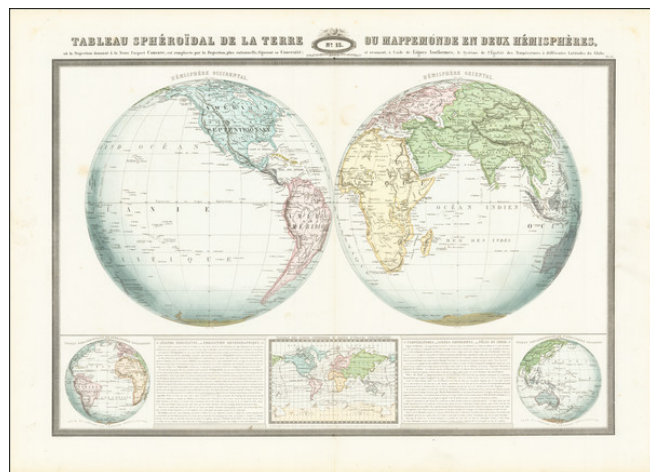

Barry Lawrence Ruderman Antique Maps Inc.

7407 La Jolla Boulevard
La Jolla, CA 92037

www.raremaps.com

(858) 551-8500
blr@raremaps.com

Tableau Spherodal De La Terre Ou Mappemonde En Deux Hemipheres . . . 1860

Stock#: 74335
Map Maker: Garnier
Date: 1860
Place: Paris
Color: Hand Colored
Condition: VG
Size: 28 x 20 inches
Price: \$ 475.00

Description:

Scarce decorative world map by Garnier, based upon his Spheroidal projection.

The map illustrates the distortion of the earth based on Garnier's Spheroidal projection. Descriptive text below along with two smaller hemispheres and world map on Mercator's projection. From *Atlas Spheroidal et Universel de Geographie*.

This atlas is exceptional for its "spheroidal" maps of the globe, showing the various continents and poles, shaded to give the effect of a sphere floating in space.

Garnier's maps are prized for their striking and unique appearance and elegant wash colors.