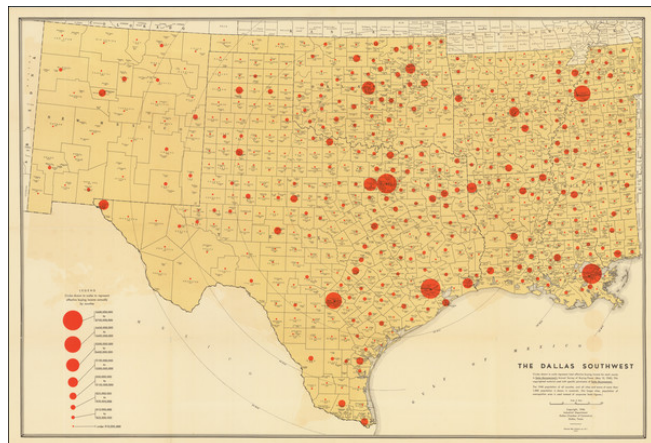

## The Dallas Southwest

**Stock#:** 74333  
**Map Maker:** Dallas Chamber of Commerce  
**Date:** 1946  
**Place:** Dallas, Texas  
**Color:** Color  
**Condition:** VG+  
**Size:** 38.2 x 25.6 inches  
**Price:** SOLD

### Description:

Interesting map of the Southwestern United States, intended to illustrate the buying power of the populations of each county in the region centered on Dallas.

The map covers New Mexico, Oklahoma, Missouri, Louisiana and large parts of Mississippi and Tennessee, and of course Texas.

A note below the title provides "Circles drawn to scale represent total effective buying income for each county in Sales Management's Annual Survey of Buying Power (May 15, 1945)."

The map was likely published to illustrate the information in *The Dallas Southwest; a compilation and graphic presentation of facts relating to the nation's third most important economic region*, published in about 1945.