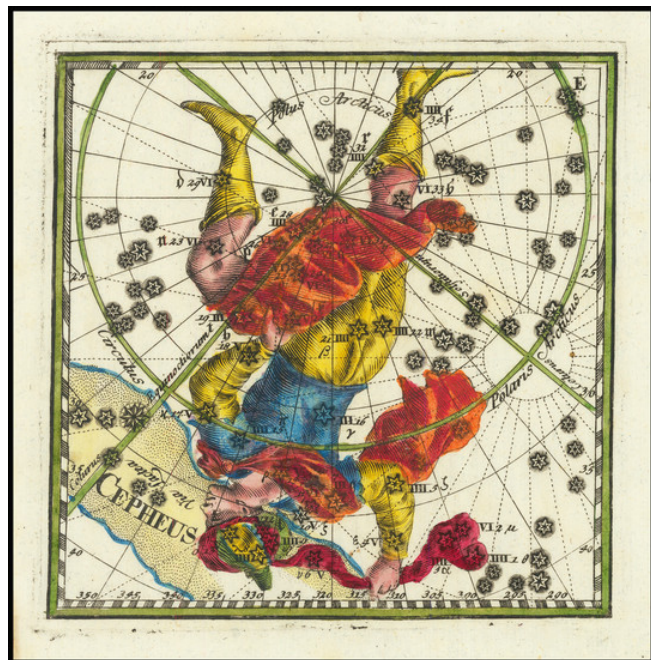

Barry Lawrence Ruderman Antique Maps Inc.

7407 La Jolla Boulevard
La Jolla, CA 92037

www.raremaps.com

(858) 551-8500
blr@raremaps.com

Cepheus

Stock#: 74318
Map Maker: Thomas
Date: 1730
Place: Frankfurt & Leipzig
Color: Hand Colored
Condition: VG+
Size: 5.5 x 5 inches
Price: \$ 295.00

Description:

"One of the Unsung Treasures of Celestial Cartography"

Fine old color example of Corbinianus Thomas's remarkable depiction of the constellation Cepheus.

Thomas's work is remarkable for its detailed treatment of single and small groups of constellations, the meticulous detail in which these fine images are engraved and the exceptional detail of the color work. Among its contemporaries, it is unquestionably a visual masterwork of great note.