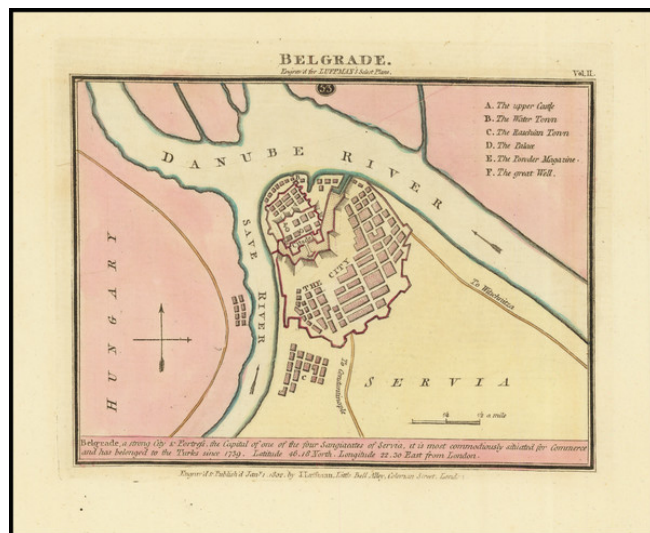

Barry Lawrence Ruderman Antique Maps Inc.

7407 La Jolla Boulevard
La Jolla, CA 92037

www.raremaps.com

(858) 551-8500
blr@raremaps.com

Belgrade

Stock#: 74317
Map Maker: Luffman
Date: 1802
Place: London
Color: Hand Colored
Condition: VG+
Size: 6.5 x 5 inches
Price: \$ 245.00

Description:

Rare map of Belgrade, in striking full original publisher's color.

Rarity

The Luffman maps are very rare on the market. This is the first example we have ever offered.

Detailed Condition: