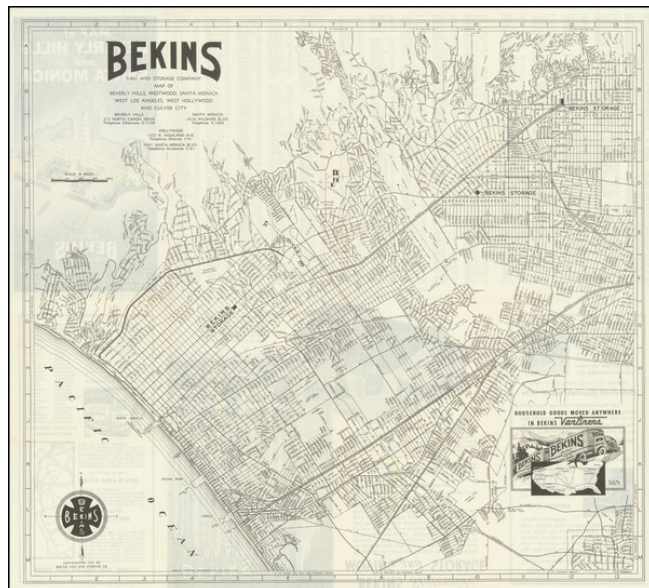

Barry Lawrence Ruderman Antique Maps Inc.

7407 La Jolla Boulevard
La Jolla, CA 92037

www.raremaps.com

(858) 551-8500
blr@raremaps.com

Map of Beverly Hills West Hollywood Santa Monica Culver City

Stock#: 74289dt
Map Maker: Bekins Van & Storage Co.
Date: 1941
Place: Los Angeles
Color: Uncolored
Condition: VG
Size: 19 x 17 inches
Price: SOLD

Description:

Detailed folding map of part of Los Angeles, extending from Santa Monica to the Doheny Estate and Baldwin Hills.

The map includes a number of recently constructed landmarks, including the Riviera Country Club, Fox Studio, University of California, Santa Monica Municipal Airport, Occidental College Site and 5 piers (Municipal Pier, Crystal Pier, Ocean Park Pier, Venice Pier and an unnamed pier south of the Venice Pier).

The Fox Hills Country Club, California Country Club, Rancho Country Club, Hillcrest Country Club, Los Angeles Country Club, Westwood Public Golf Course, Brentwood Country Club, L.A. A.C. Golf Course and Bel Air Country Club are also shown.