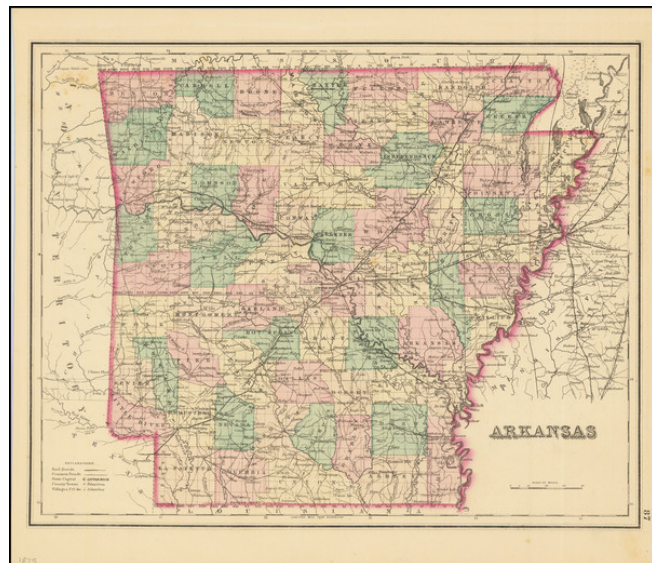

Barry Lawrence Ruderman Antique Maps Inc.

7407 La Jolla Boulevard
La Jolla, CA 92037

www.raremaps.com

(858) 551-8500
blr@raremaps.com

Arkansas

Stock#: 74283
Map Maker: Gray
Date: 1876
Place: Philadelphia
Color: Color
Condition: VG+
Size: 14.75 x 11.75 inches
Price: \$ 125.00

Description:

Detailed map of Arkansas, published by OW Gray.

The map shows towns, townships, roads, railroads, rivers, train stations, lakes, etc.

Gray was one of the most successful atlas publishers of the 1870s and one of the last to employ hand coloring.