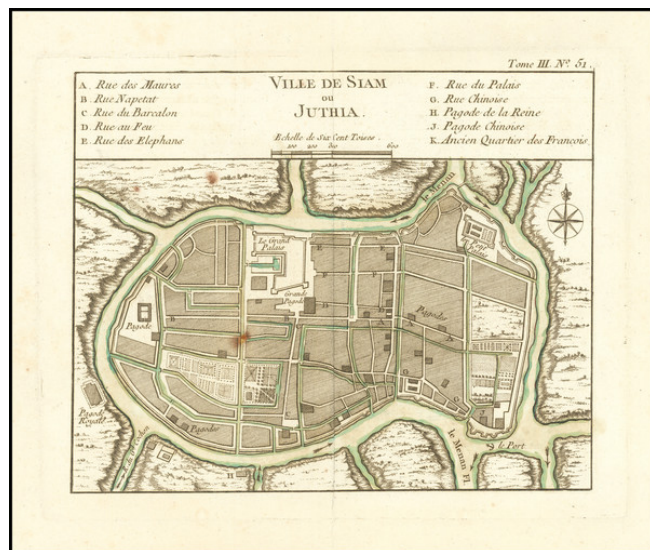

Barry Lawrence Ruderman Antique Maps Inc.

7407 La Jolla Boulevard
La Jolla, CA 92037

www.raremaps.com

(858) 551-8500
blr@raremaps.com

Ville de Siam ou Juthia

Stock#: 74277
Map Maker: Bellin
Date: 1764
Place: Paris
Color: Hand Colored
Condition: VG+
Size: 8 x 6.5 inches
Price: \$ 395.00

Description:

Fine early plan of Siam, former Royal Capital of Thailand, from the rare 1764 edition of Bellin's *Petite Atlas Maritime*.

Engraved by Bellin, the plan is drawn from the work of an unnamed French Engineer in 1687.

Detailed Condition:

Original hand-color in wash.